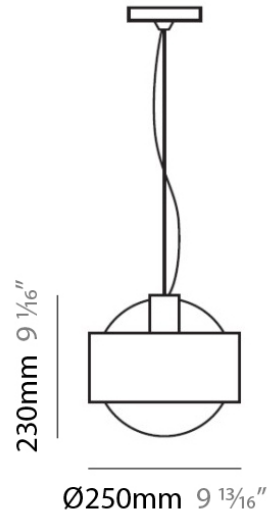

RING SUSPENSION

D81088

GENERAL

Series: Ring

Brand: Panzeri

Division: Design

Mounting Type: Suspension

Mounting Location: Ceiling

Subcategory: Pendant

PHYSICAL

Shape: Sphere

Diameter (mm): 250

Diameter (in): 9 ⁷/₈

Height (mm): 230

Height (in): 9

Max. Overall Height (mm): 2230

Max. Overall Height (in): 87 ¹³/₁₆

Light Distribution: Omnidirectional

Weight (kg): 0.5

Weight (lbs): 1

Diffuser: Orange Blown Glass

Fixture Finish: Chrome

Fixture Material: Metal

ELECTRICAL

Number of Lamps: 1

Lamp Type: LED Retrofit

Lamp Shape: G25

Bulb Included: Bulb Not Included

Total Output Wattage (W): 9

Max. Wattage Per Lamp (W): 9

Lamp Base: E26

Input Voltage (V): 120

Upon Request: 277Vac / GU24

LED

OPTICAL

RATINGS AND CERTIFICATIONS

Certified By: CSA Certified to UL and CSA Standards

IP rating: IP20