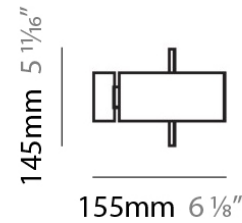

PROJECT
TYPE
NOTES
QUANTITY
DATE

RING SURFACE

D83132

GENERAL

Series: Ring
Brand: Panzeri
Division: Design
Mounting Type: Surface
Mounting Location: Wall
Subcategory: Ambient

PHYSICAL

Shape: Sphere
Length (mm): 155
Length (in): 6 1/8
Height (mm): 145
Height (in): 5 3/4
Extension (mm): 150
Extension (in): 6
Light Distribution: Omnidirectional
Weight (kg): 3.6
Weight (lbs): 8
Diffuser: Black Glass
Fixture Finish: Chrome
Fixture Material: Metal

ELECTRICAL

Number of Lamps: 1
Lamp Type: LED Retrofit
Lamp Shape: T4
Bulb Included: Bulb Not Included
Total Output Wattage (W): 5
Max. Wattage Per Lamp (W): 5
Lamp Base: G9
Input Voltage (V): 120

LED

OPTICAL

RATINGS AND CERTIFICATIONS

Certified By: CSA Certified to UL and CSA Standards
IP rating: IP20